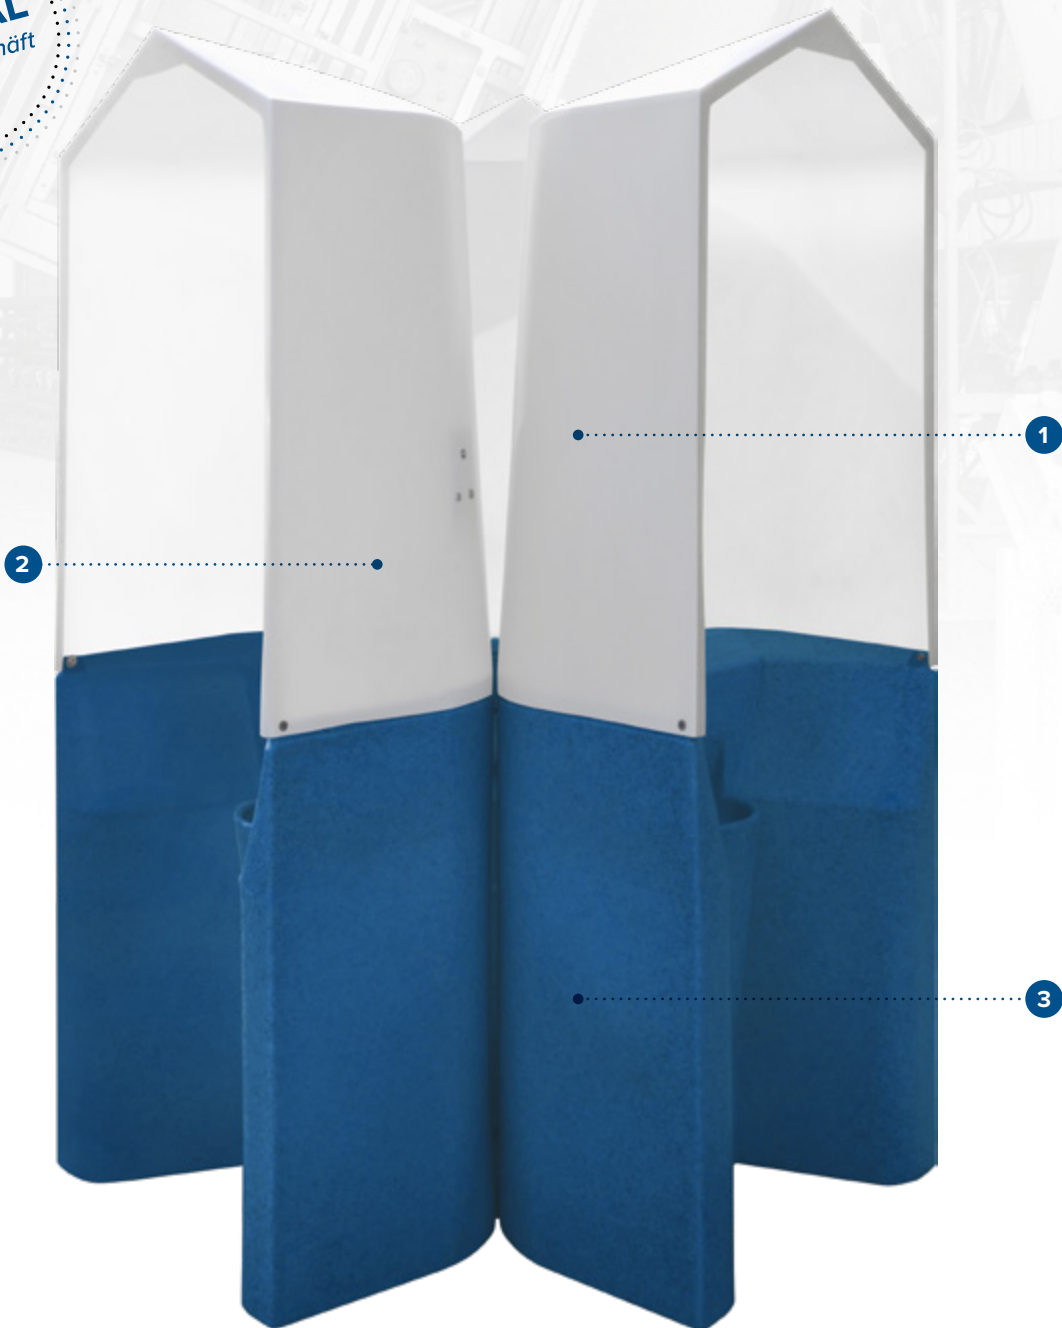

MOBILE TOILET :: TOILETTE MOBILE

GLOBAL URINO

Made in Germany

1

Transport efficient
Transport facile

2

Provides user privacy
Privacit  des usagers

3

Single arrangeable or in group
Usage individuel ou en groupe